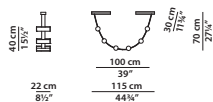

Dimmerazione: **1-10** alimentatore standard già compatibile.

Dimming: **1-10** standard power supply already compatible.

DALI con supplemento/**TAGLIO DI FASE** con supplemento.

DALI with surcharge/**PHASE CUT** with surcharge.

---

130 x 22 h100 cm – 50³/₄ x 8¹/₂ h39"

Sospensione. Hanging lamp.

Striscia LED 2700K – 20W/MT. (n. 8 corpi lampada).
5533 lumen.
2700K LED strip – 20W/MT. (8 lighting fixtures).
5533 lumens.