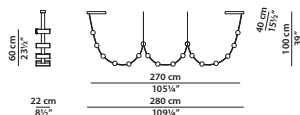

Dimmerazione: **1-10** alimentatore standard già compatibile.

Dimming: **1-10** standard power supply already compatible.

DALI con supplemento/**TAGLIO DI FASE** con supplemento.

DALI with surcharge/**PHASE CUT** with surcharge.

290 x 22 h130 cm - 113 x 8½ h50¾"

Sospensione. Hanging lamp.

Striscia LED 2700K - 20W/MT. (n. 16 corpi lampada).
11040 lumen.
2700K LED strip - 20W/MT. (16 lighting fixtures).
11040 lumens.